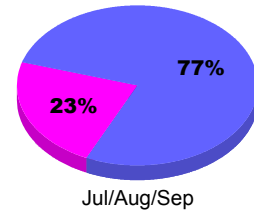

**Membership Results
2012-2013**

**Membership
2011-2012**

Month	Net Memb Goal	Actual New Memb	Actual Dropped Memb	Gain/Loss of Memb	Gain/Loss of Memb
Jul/Aug/Sep	2	29	-37	-8	24
Totals	2	29	-37	-8	24

Membership Results 2012-2013

Goal, New, Dropped, Gain/Loss

Comparison of Membership Gain/Loss

Current Year Compared to the Previous Year

Gender Comparison 2012-2013

Male Female