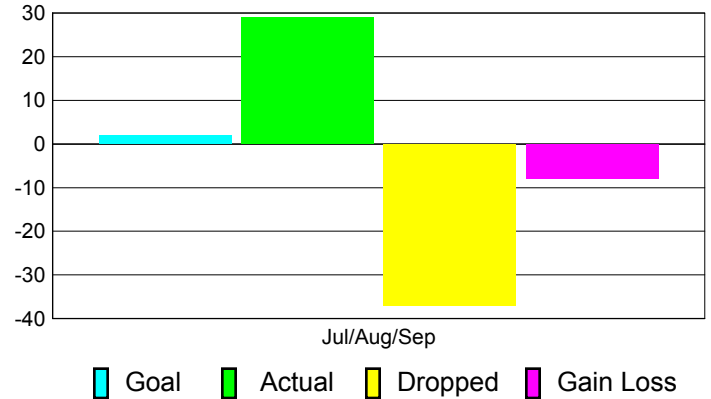

Membership Results 2012-2013

Goal, New, Dropped, Gain/Loss